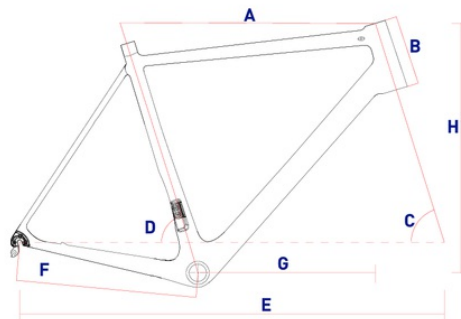

Datasheet CCT Team RACE

For more informations visit www.corratec.de

CCT Team RACE

Weight from: 7,84 kg

Frame: Corratec CCT Team

Components: Shimano 105

Size: 46, 48, 51, 54, 57, 60

Colors:

- All Shimano 105 spec.
- Light and stiff ZZYX Race Attack wheelset.

FRAME

CM	A	B	C	D	E	F	G	H
46	519	121	71	75	976	407	375	520
48	537	133	73	74	976	407	383	536
51	555	149	73	74	982	407	391	554
54	570	160	73	73	992	407	398	564
57	589	182	73	73	1009	407	408	586
60	604	203	73	73	1109	407	418	606

SPECIAL:

CHAINWHEEL RATIO:	2s; 50/34
CASSETTE RATIO:	11s; 11-12-13-14-15-17-19-22-25-28-32